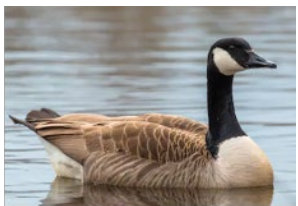

WILD BIRD Scavenger Hunt pg.1

Explore different habitats in local parks to see which birds you can find!

Tree dwelling birds

Pacific wren

Golden-crowned kinglet

Dark-eyed junco

Red-breasted sapsucker

Ruby-crowned kinglet

Spotted towhee

Pileated woodpecker

European starling

Red-tailed hawk

Cedar waxwing

Varied thrush

Steller's jay

WILD BIRD Scavenger Hunt *pg.2*

More tree dwelling birds

American robin

Northwestern crow

Downy woodpecker

Hairy woodpecker

Wetland birds

Canada goose

Mallard duck

Hooded merganser

Wood duck

Double-crested cormorant

Ring-necked duck

Common goldeneye

Bufflehead

Common merganser

Kingfisher