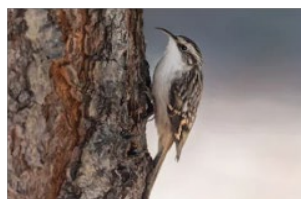

WILD BIRD Scavenger Hunt pg.1

Explore different habitats in local parks to see which birds you can find!

Tree dwelling birds

Pacific wren

Golden-crowned kinglet

Dark-eyed junco

Red-breasted sapsucker

Ruby-crowned kinglet

Bushtit

Black-capped chickadee

Evening grosbeak

Red-breasted nuthatch

Brown creeper

Song sparrow

Chestnut-backed chickadee

Northern flicker

Spotted towhee

Pileated woodpecker

European starling

Red-tailed hawk

Cedar waxwing

Varied thrush

Steller's jay

WILD BIRD Scavenger Hunt *pg.2*