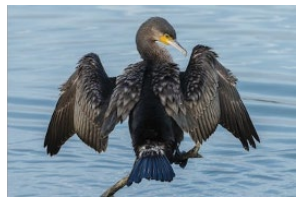

WILD BIRD Scavenger Hunt pg.1

Explore different habitats in local parks to see which birds you can find!

Tree dwelling birds

Pacific wren

Golden-crowned kinglet

Dark-eyed junco

Red-breasted sapsucker

Ruby-crowned kinglet

Spotted towhee

Pileated woodpecker

European starling

Red-tailed hawk

Cedar waxwing

Varied thrush

Steller's jay

WILD BIRD Scavenger Hunt *pg.2*

More tree dwelling birds

American robin

Northwestern crow

Downy woodpecker

Hairy woodpecker

Wetland birds

Canada goose

Mallard duck

Hooded merganser

Wood duck

Double-crested cormorant

Ring-necked duck

Common goldeneye

Bufflehead

Common merganser

Kingfisher