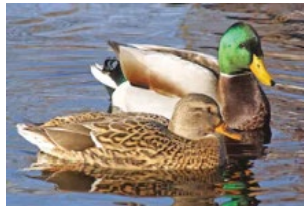

WILD BIRD Scavenger Hunt pg.1

Explore different habitats in local parks to see which birds you can find!

Tree dwelling birds

Pacific wren

Golden-crowned kinglet

Dark-eyed junco

Red-breasted sapsucker

Ruby-crowned kinglet

Spotted towhee

Pileated woodpecker

European starling

Red-tailed hawk

Cedar waxwing

Varied thrush

Steller's jay

WILD BIRD Scavenger Hunt *pg.2*

More tree dwelling birds

American robin

Northwestern crow

Downy woodpecker

Hairy woodpecker

Wetland birds

Canada goose

Mallard duck

Hooded merganser

Wood duck

Double-crested cormorant

Ring-necked duck

Common goldeneye

Bufflehead

Common merganser

Kingfisher