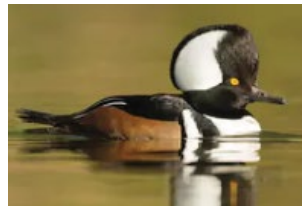

WILD BIRD Scavenger Hunt pg.1

Explore different habitats in local parks to see which birds you can find!

Tree dwelling birds

Pacific wren

Golden-crowned kinglet

Dark-eyed junco

Red-breasted sapsucker

Ruby-crowned kinglet

Spotted towhee

Pileated woodpecker

European starling

Red-tailed hawk

Cedar waxwing

Varied thrush

Steller's jay

WILD BIRD Scavenger Hunt *pg.2*

More tree dwelling birds

American robin

Northwestern crow

Downy woodpecker

Hairy woodpecker

Wetland birds

Canada goose

Mallard duck

Hooded merganser

Wood duck

Double-crested cormorant

Ring-necked duck

Common goldeneye

Bufflehead

Common merganser

Kingfisher