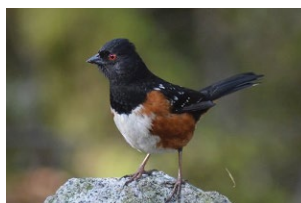

WILD BIRD Scavenger Hunt pg.1

Explore different habitats in local parks to see which birds you can find!

Tree dwelling birds

Pacific wren

Golden-crowned kinglet

Dark-eyed junco

Red-breasted sapsucker

Ruby-crowned kinglet

Bushtit

Black-capped chickadee

Evening grosbeak

Red-breasted nuthatch

Brown creeper

Song sparrow

Chestnut-backed chickadee

Northern flicker

Spotted towhee

Pileated woodpecker

European starling

Red-tailed hawk

Cedar waxwing

Varied thrush

Steller's jay

WILD BIRD Scavenger Hunt *pg.2*