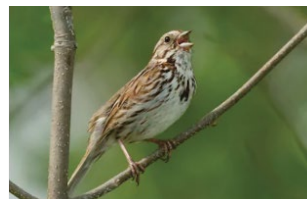

WILD BIRD Scavenger Hunt pg.1

Explore different habitats in local parks to see which birds you can find!

Tree dwelling birds

Pacific wren

Golden-crowned kinglet

Dark-eyed junco

Red-breasted sapsucker

Ruby-crowned kinglet

Bushtit

Black-capped chickadee

Evening grosbeak

Red-breasted nuthatch

Brown creeper

Song sparrow

Chestnut-backed chickadee

Northern flicker

Spotted towhee

Pileated woodpecker

European starling

Red-tailed hawk

Cedar waxwing

Varied thrush

Steller's jay

WILD BIRD Scavenger Hunt *pg.2*