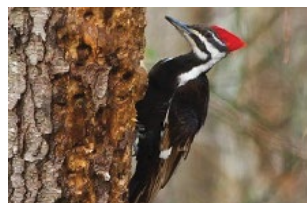

WILD BIRD Scavenger Hunt pg.1

Explore different habitats in local parks to see which birds you can find!

Tree dwelling birds

Pacific wren

Golden-crowned kinglet

Dark-eyed junco

Red-breasted sapsucker

Ruby-crowned kinglet

Bushtit

Black-capped chickadee

Evening grosbeak

Red-breasted nuthatch

Brown creeper

Song sparrow

Chestnut-backed chickadee

Northern flicker

Spotted towhee

Pileated woodpecker

European starling

Red-tailed hawk

Cedar waxwing

Varied thrush

Steller's jay

WILD BIRD Scavenger Hunt *pg.2*