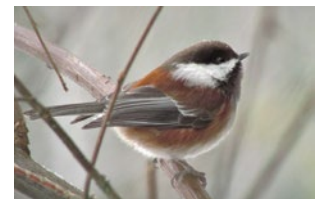

WILD BIRD Scavenger Hunt pg.1

Explore different habitats in local parks to see which birds you can find!

Tree dwelling birds

Pacific wren

Golden-crowned kinglet

Dark-eyed junco

Red-breasted sapsucker

Ruby-crowned kinglet

Bushtit

Black-capped chickadee

Evening grosbeak

Red-breasted nuthatch

Brown creeper

Song sparrow

Chestnut-backed chickadee

Northern flicker

Spotted towhee

Pileated woodpecker

European starling

Red-tailed hawk

Cedar waxwing

Varied thrush

Steller's jay

WILD BIRD Scavenger Hunt *pg.2*