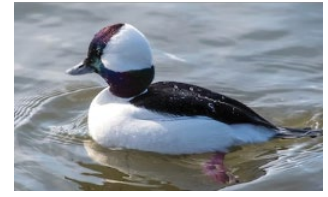

WILD BIRD Scavenger Hunt pg.1

Explore different habitats in local parks to see which birds you can find!

Tree dwelling birds

Pacific wren

Golden-crowned kinglet

Dark-eyed junco

Red-breasted sapsucker

Ruby-crowned kinglet

Spotted towhee

Pileated woodpecker

European starling

Red-tailed hawk

Cedar waxwing

Varied thrush

Steller's jay

WILD BIRD Scavenger Hunt *pg.2*

More tree dwelling birds

American robin

Northwestern crow

Downy woodpecker

Hairy woodpecker

Wetland birds

Canada goose

Mallard duck

Hooded merganser

Wood duck

Double-crested cormorant

Ring-necked duck

Common goldeneye

Bufflehead

Common merganser

Kingfisher